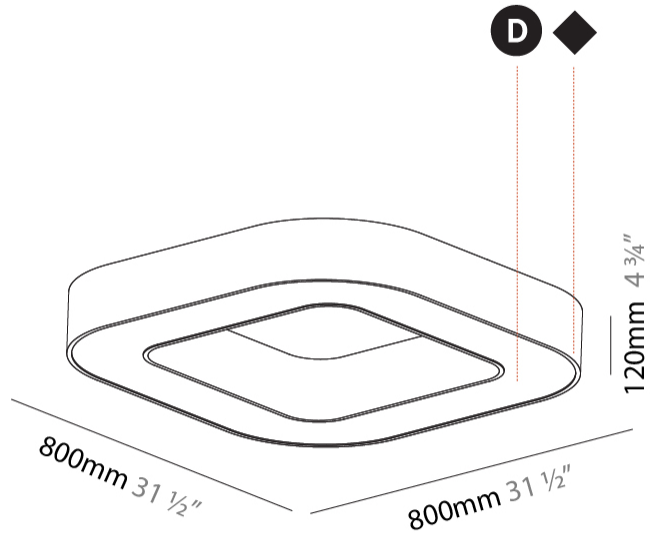

GENERAL

Series: Glorious
Subseries: Glorious Quantum
Brand: Prolicht
Division: Architectural
Mounting Type: Surface
Mounting Location: Ceiling
Subcategory: Ambient

PHYSICAL

Shape: Square
Length (mm): 800
Length (in): 31 1/2
Width (mm): 800
Width (in): 31 1/2
Height (mm): 120
Height (in): 4 3/4
Light Distribution: Direct
Weight (kg): 9.04
Weight (lbs): 19.92
Diffuser: [PMMA - Opal or Micro-Prism](#)
Fixture Finish: [SSR / BKV / CWI / CRY / HAB / LAG / UFT / ITA / RUA / RUR / MIC / FTG / MYG / TWT / LOD / PUS / FRO / FUP / KIA / POP / BLS / SPG / MEY / GOH / GUM / CHC / COM / ABZ / JAG / OBR / MOS / ROR](#)
Fixture Material: Aluminum

ELECTRICAL

Lamp Type: LED (Zhaga Standard)
Input Wattage (W): 40
Total Output Wattage (W): 32 / 25.6 (3500K)
Dimming: [Non-Dimming / Phase Dimming (120Vac only) / 0-10V Dimming](#)
Driver Included: Yes
Driver Location: Integrated
Driver Type: Constant Current - 120 / 277Vac
Driver Class: Class 2
Input Voltage (V): 120 - 277
Constant Current (MA): 350 / 800 (3500K)

LED

[Color Temperature (°K): 3000 / 3500 / 4000](#)
Max. Delivered Lumen (lm): 3690 / 3822 / 3900
CRI: >80 CRI
Efficiency (%): 65
Lamp Life (hrs): 50000

OPTICAL

RATINGS AND CERTIFICATIONS

Certified By: Certified for North American Standards
IP rating: IP20